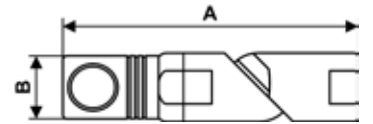

METAL SAFETY QUICK COUPLINGS - CSM 06

Female thread swivel coupler

Profile : ISO 6150C

Min / Max operating pressure 0 / 16 bar	Flow rate at 6 bar 833 l/min	ID passage 6 mm	Min. / Max temperature -15 / 70 °C
---	--	---------------------------	--

Part number	Female thread	Dim. A (mm)	Dim. B (mm)
CSM 061102SW	G3/8	103	24